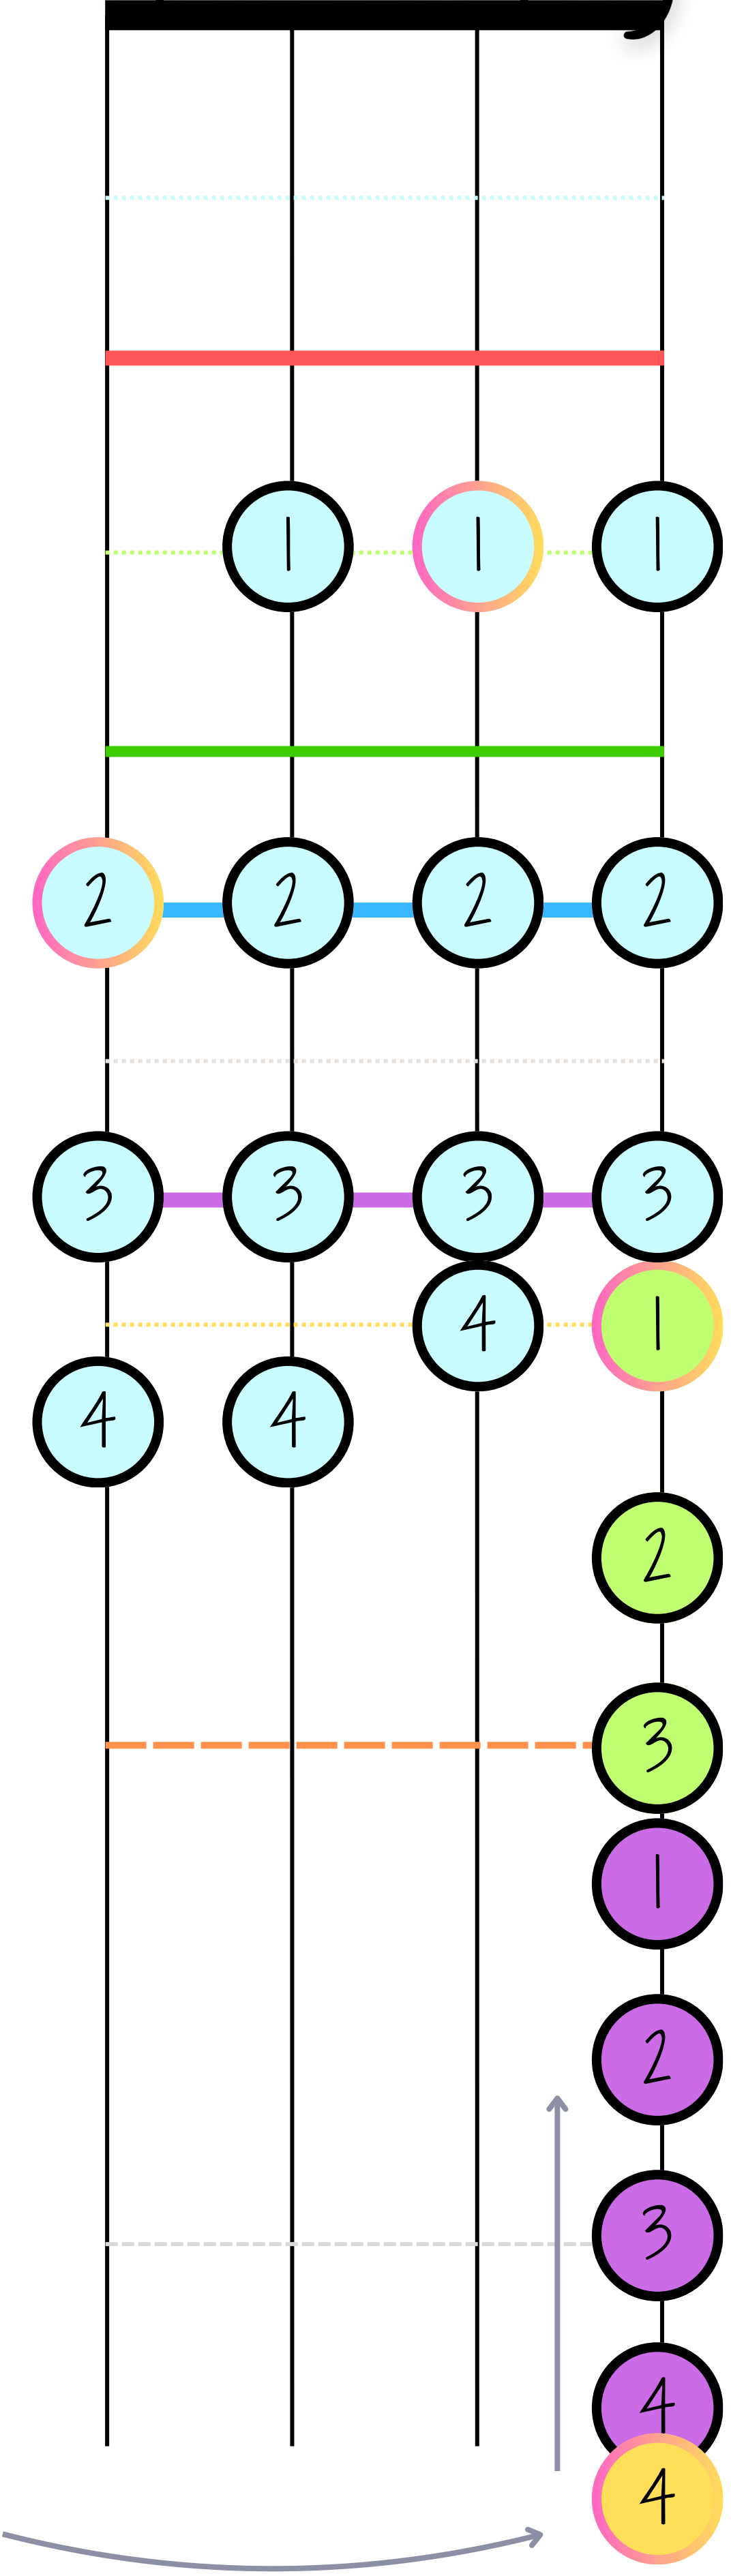

SCALE ascending

SCALE descending

ARPEGGIO C-E-G

V I O L I N
3 - O C T A V E

C Major

C
Major

3-OCTAVE

SCALE & ARPEGGIO

VIOLA

SCALE

ARPEGGIO

Tonic

C
Major

3-OCTAVE
SCALE & ARPEGGIO

CELLO

SCALE

ARPEGGIO

C-E-G

Tonic

C
Major

2-OCTAVE
SCALE & ARPEGGIO

BASS

SCALE

ARPEGGIO

Tonic

0 = thumb

○ = displacement as written in EE4